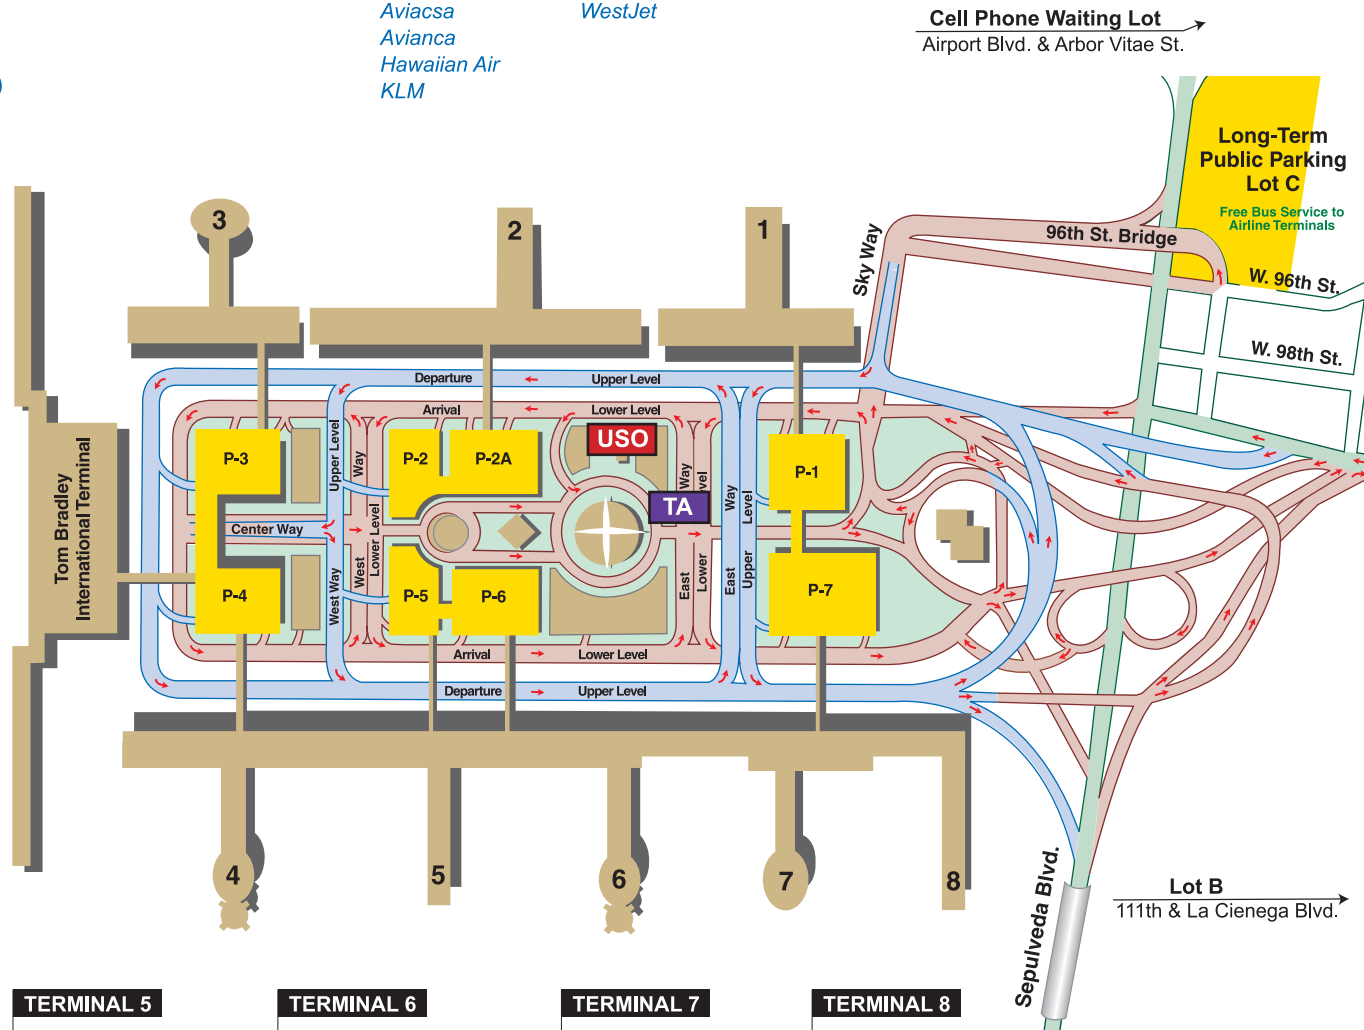

TBIT

- Aeroflot
- Air Pacific
- Air Tahiti Nui
- Alaska (Mexico Arrivals)
- All Nippon (ANA)
- Asiana
- British Airways
- Cathay Pacific
- China Airlines
- China Eastern
- China Southern
- Copa (Arrivals)
- El Al Israel
- Emirates Airline
- EVA Air
- Japan Airlines
- Korean Air
- LAN Airlines
- LAN Peru
- LTU
- Lufthansa
- Malaysia
- Mexicana
- Philippine Airlines
- QANTAS
- Singapore
- Spirit (Arrivals)
- Swiss Airlines
- TACA (Evening Arrivals)
- Thai

TERMINAL 3

- Alaska Airlines
- Horizon
- V Australia
- Virgin America

TERMINAL 2

- Air Canada
- Air China
- Air France
- Air New Zealand
- Aviacsa
- Avianca
- Hawaiian Air
- KLM
- LACSA
- Northwest
- TACA
- Virgin Atlantic
- WestJet

TERMINAL 1

- Southwest
- US Airways

TERMINAL 4

- American
- American Eagle
- Midwest Airlines
- QANTAS

TERMINAL 5

- Aerolitaler
- Aeromexico
- Air Jamaica
- Delta

TERMINAL 6

- AirTran Airways
- Continental
- Copa (Departures)
- Frontier
- Spirit
- Sun Country
- United

TERMINAL 7

- TED
- United

TERMINAL 8

- TED
- United Express

Free Shuttle Bus

- A Route**
Airline Connection
- B Route**
Parking Lot B
(111th St. & La Cienega Blvd.)
- C Route**
Parking Lot C
(96th St. & Sepulveda Blvd.)
- G Route**
Metro Rail Green Line
(Imperial Hwy. & Aviation Blvd.)