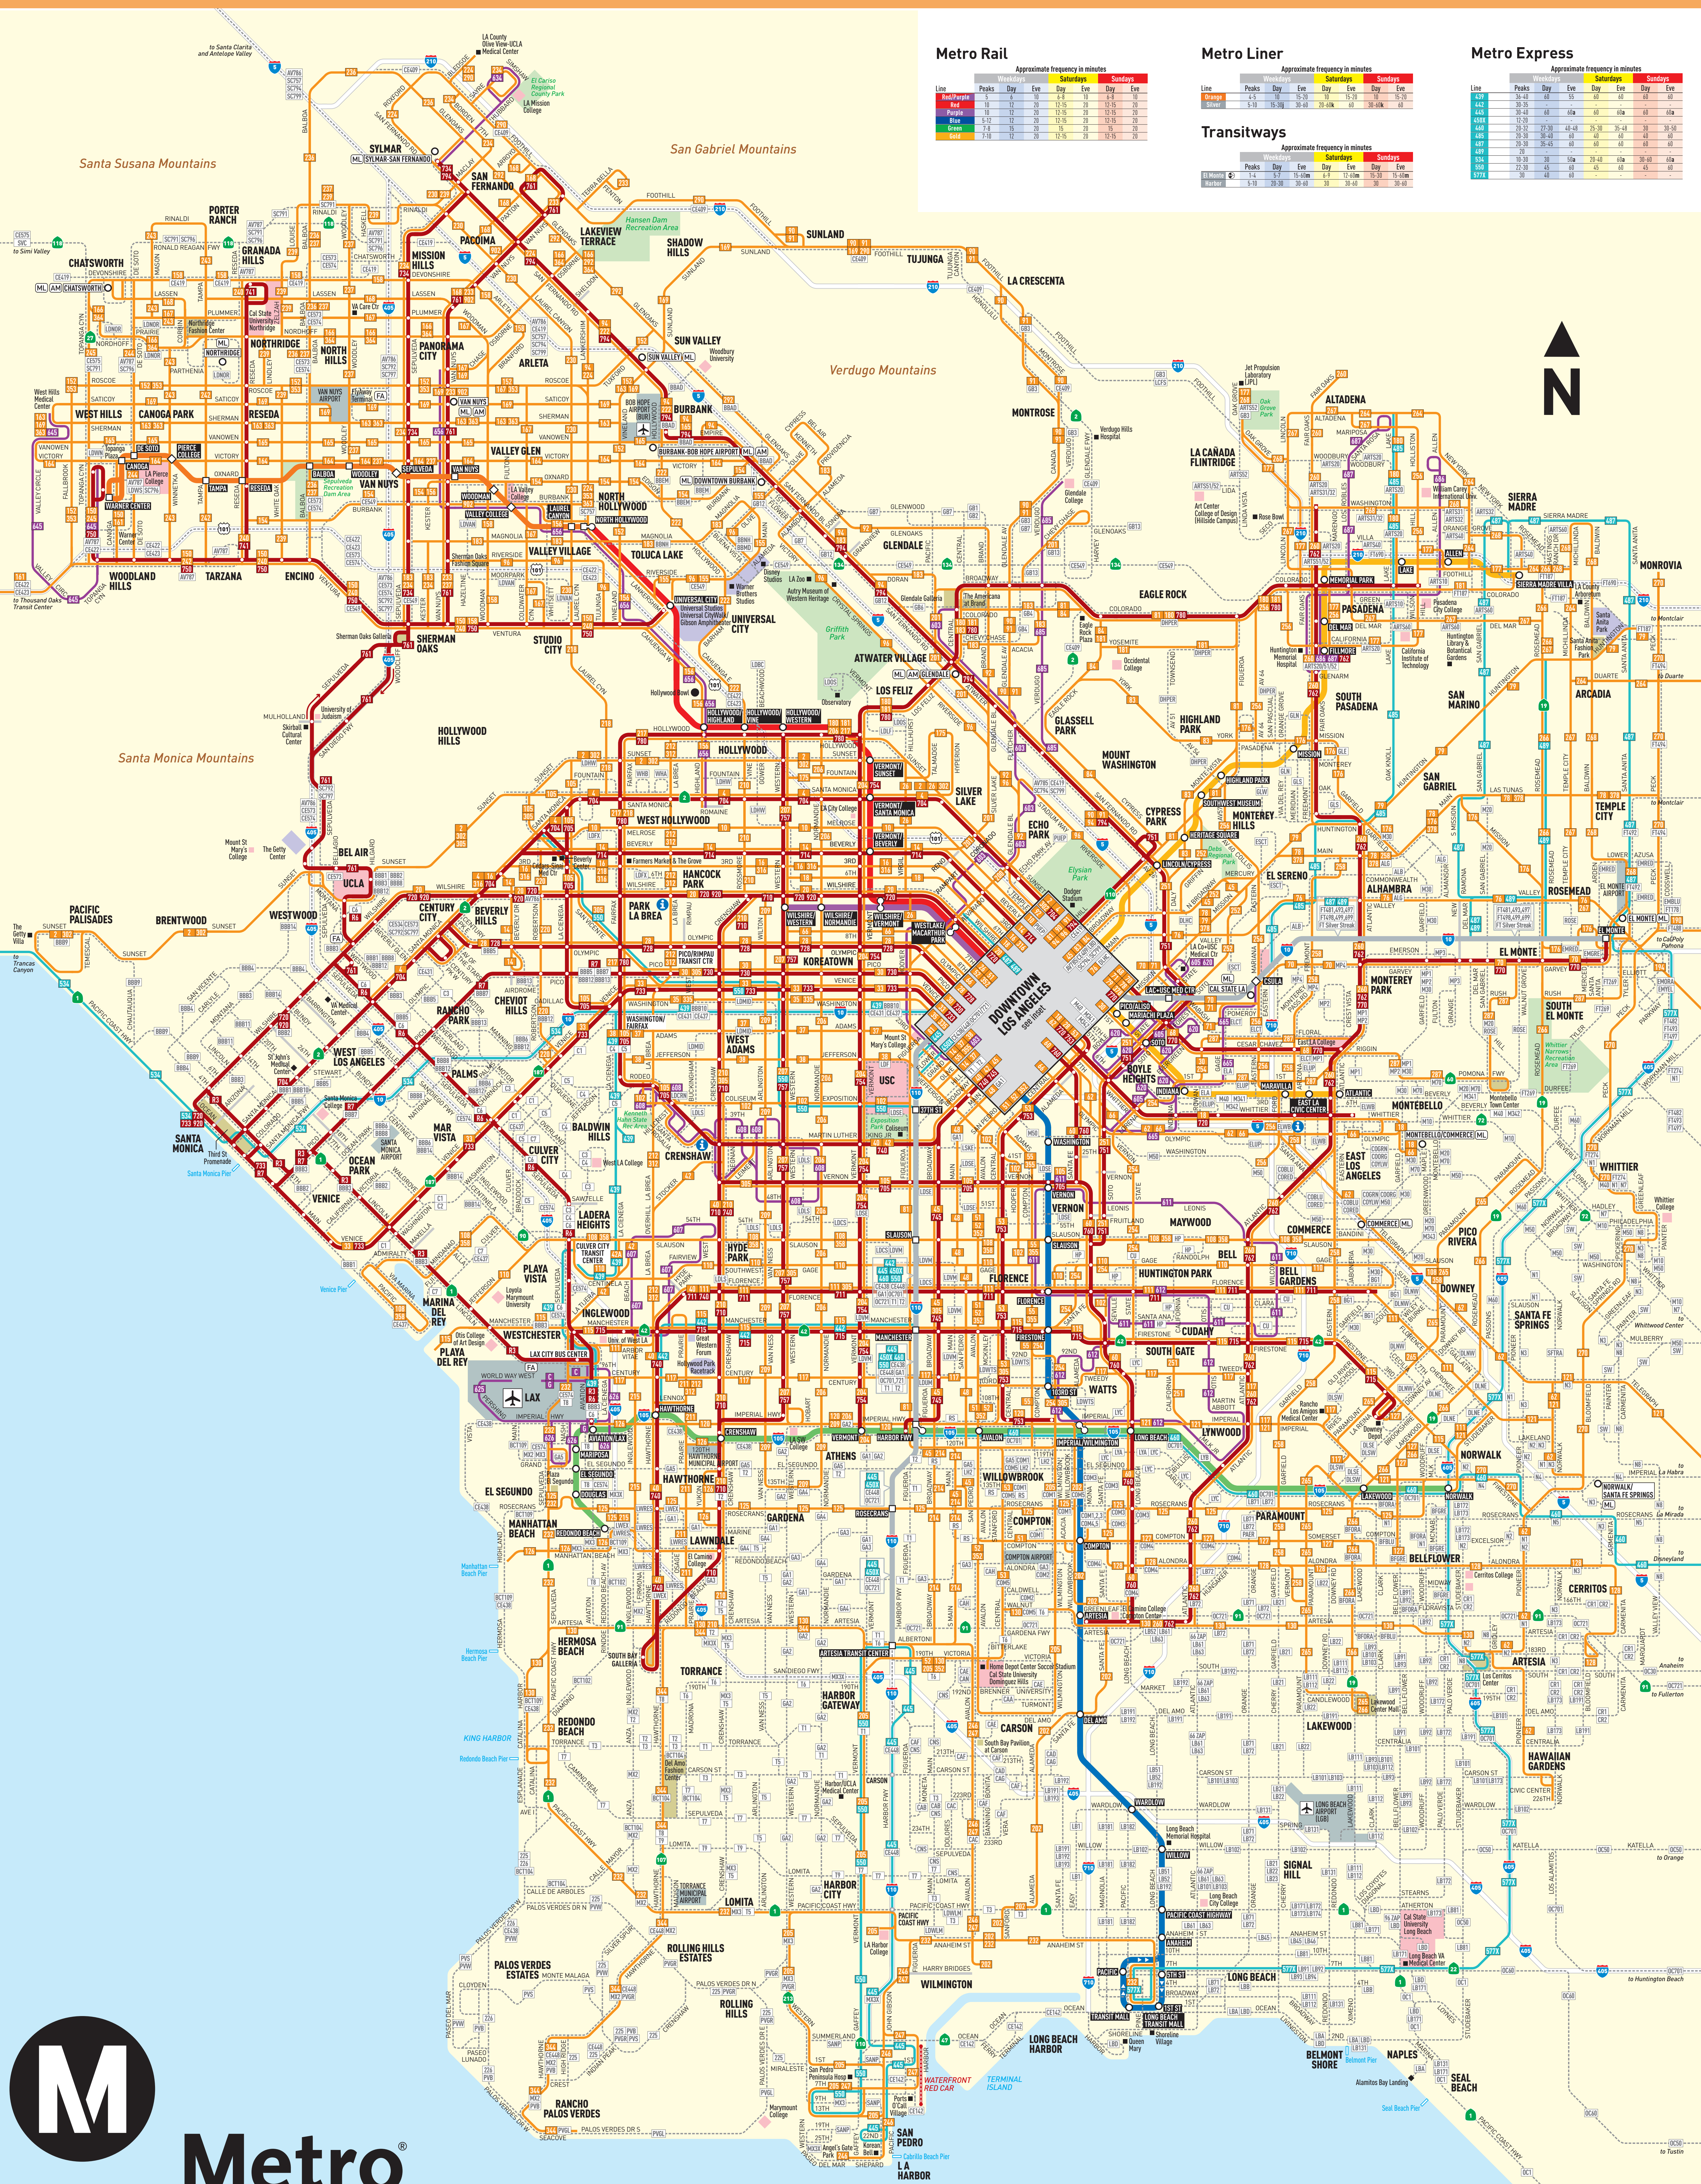

Bus and Rail System

Metro Rail

Approximate frequency in minutes

Line	Peak	Day	Even	Weekend
Blue	15	15	15	15
Orange	15	15	15	15
Gold	15	15	15	15
Purple	15	15	15	15

Metro Liner

Approximate frequency in minutes

Line	Peak	Day	Even	Weekend
Green	15	15	15	15
Red	15	15	15	15

Metro Express

Approximate frequency in minutes

Line	Peak	Day	Even	Weekend
Blue	15	15	15	15
Orange	15	15	15	15
Gold	15	15	15	15

Transitways

Approximate frequency in minutes

Line	Peak	Day	Even	Weekend
Blue	15	15	15	15
Orange	15	15	15	15

Metro Rapid

Approximate frequency in minutes

Line	Peak	Day	Even	Weekend
Blue	10	10	10	10
Orange	10	10	10	10
Gold	10	10	10	10

Metro Local & Limited

Approximate frequency in minutes

Line	Peak	Day	Even	Weekend
Blue	15	15	15	15
Orange	15	15	15	15
Gold	15	15	15	15

Metro Local & Limited

Approximate frequency in minutes

Line	Peak	Day	Even	Weekend
Blue	15	15	15	15
Orange	15	15	15	15
Gold	15	15	15	15

Metro Local & Limited

Approximate frequency in minutes

Line	Peak	Day	Even	Weekend
Blue	15	15	15	15
Orange	15	15	15	15
Gold	15	15	15	15